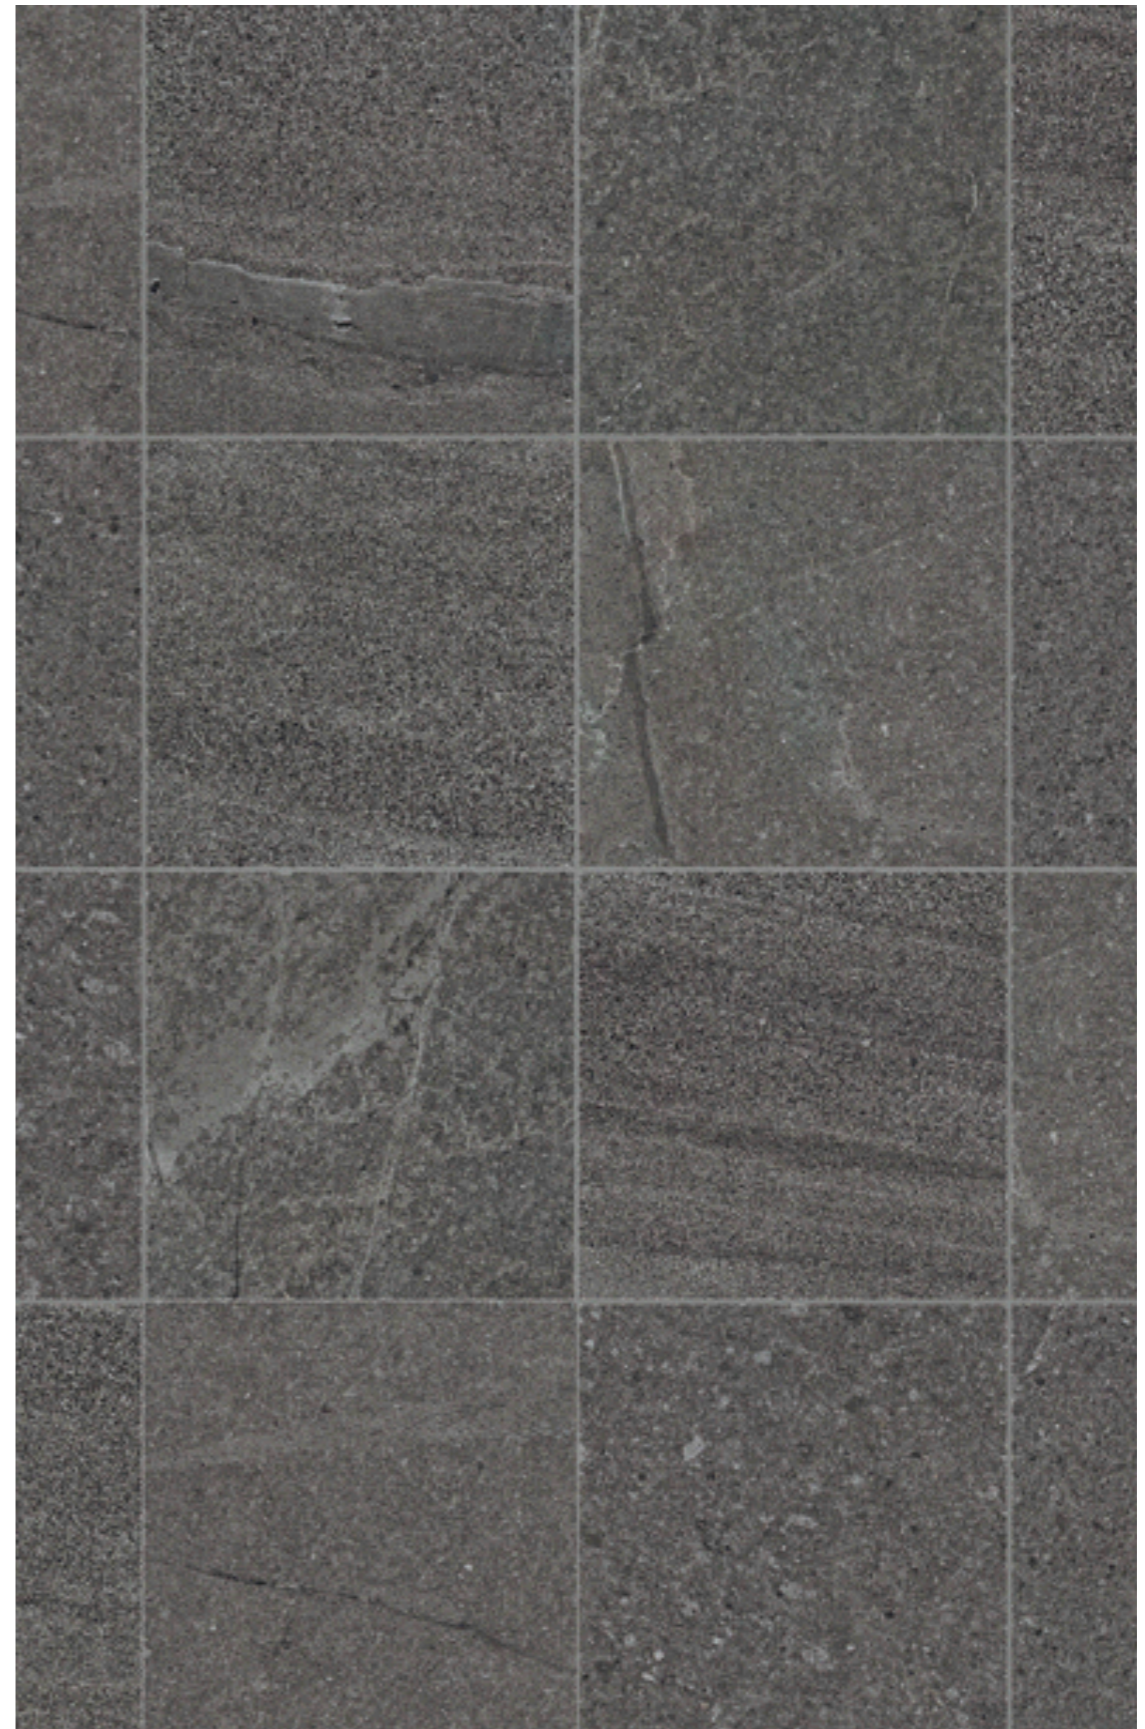

STONE MIX

GLAZED INJET FULL BODY PORCELAIN

3 Sizes

600x600mm, 300x600mm, 300x300mm

3 Finishing

Lapato, Natured, Structured